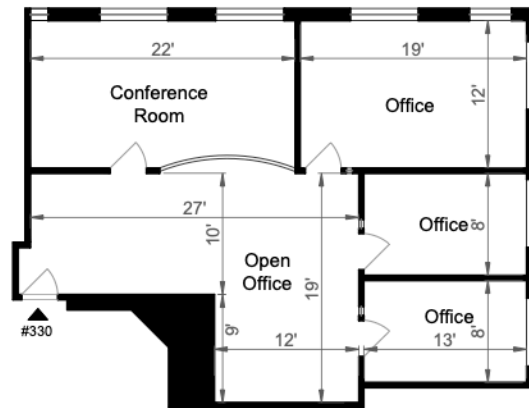

505 HAMILTON AVENUE | SUITE 330

PALO ALTO, CA 94301

FLOOR PLAN

Leasing Information:

Michael King
650-328-0506
265 Lytton Avenue | Palo Alto, CA 94301
info@ckam.com | www.ckam.com