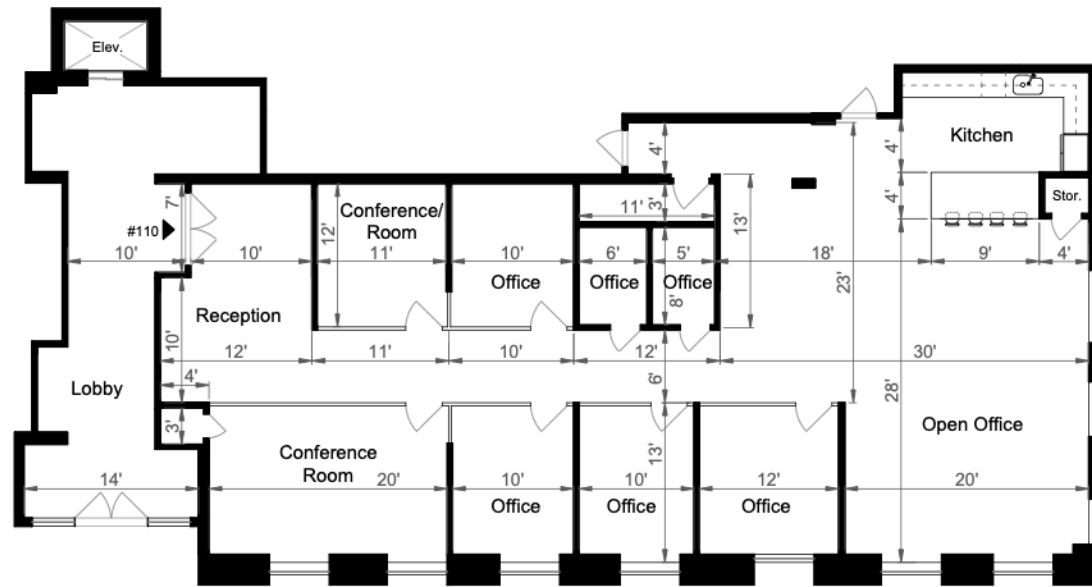

505 HAMILTON AVENUE | SUITE 110

PALO ALTO, CA 94301

FLOOR PLAN

Leasing Information:

Michael King
650-328-0506
265 Lytton Avenue | Palo Alto, CA, 94301
info@ckam.com | www.ckam.com